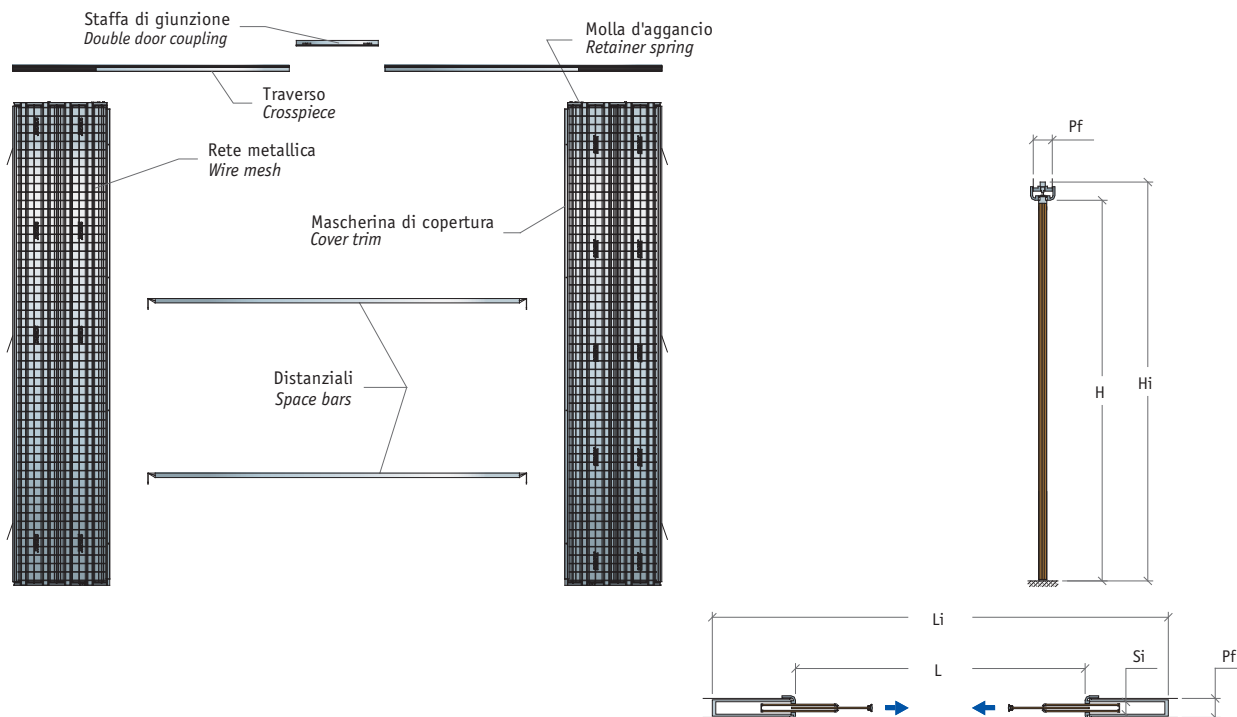

DOBPIO PER PARETI INTONACABILI DOUBLE DOOR, FOR PLASTERED WALLS

PER INTONACO
FOR PLASTERED WALLS

doppio
double

Luce di passaggio "L x H"   Misure d'ingombro "Li x Hi"   Parete finita/Sede interna "Pf x Si"
Clear opening size "L x H"   Structural opening size "Li x Hi"   Finished wall/Internal space "Pf x Si"

1200 x 2000	1920 x 2100	105/69
1200 x 2100	1920 x 2200	105/69
1600 x 2000	2520 x 2100	105/69
1600 x 2100	2520 x 2200	105/69
2000 x 2000	3120 x 2100	105/69
2000 x 2100	3120 x 2200	105/69
2400 x 2000	3720 x 2100	105/69
2400 x 2100	3720 x 2200	105/69

LEGGENDA
LEGEND

L = Larghezza luce
Opening Width
H = Altezza luce
Opening Height
Li = Ingombro in larghezza
Overall Width
Hi = Ingombro in altezza
Overall Height
PF = Parete finita
Finished Wall
Si = Sede interna
Internal Space

PER INTONACO FUORI MISURA
FOR EXTRA HEIGHT PLASTERED WALLS

doppio
double

Luce di passaggio "L x H"   Misure d'ingombro "Li x Hi"   Parete finita/Sede interna "Pf x Si"
Clear opening size "L x H"   Structural opening size "Li x Hi"   Finished wall/Internal space "Pf x Si"

1200 x 2110÷2400	1920 x 2210÷2500	105/69
1600 x 2110÷2400	2520 x 2210÷2500	105/69
2000 x 2110÷2400	3120 x 2210÷2500	105/69
2400 x 2110÷2400	3720 x 2210÷2500	105/69

La luce di passaggio effettiva è ridotta in larghezza di mm 80.
The effective clear opening size is reduced in width by 80 mm.

Le particolari caratteristiche del controtelaio Surprise rendono indispensabile l'abbinamento con le ante Lorica della linea Unique. Per il controtelaio Surprise il kit carrello viene fornito insieme alla porta Lorica.
The special characteristics of the Surprise frame make it essential for it to be used with Lorica doors from the Unique range. For Surprise frames, the hanger kit is supplied together with the Lorica door.